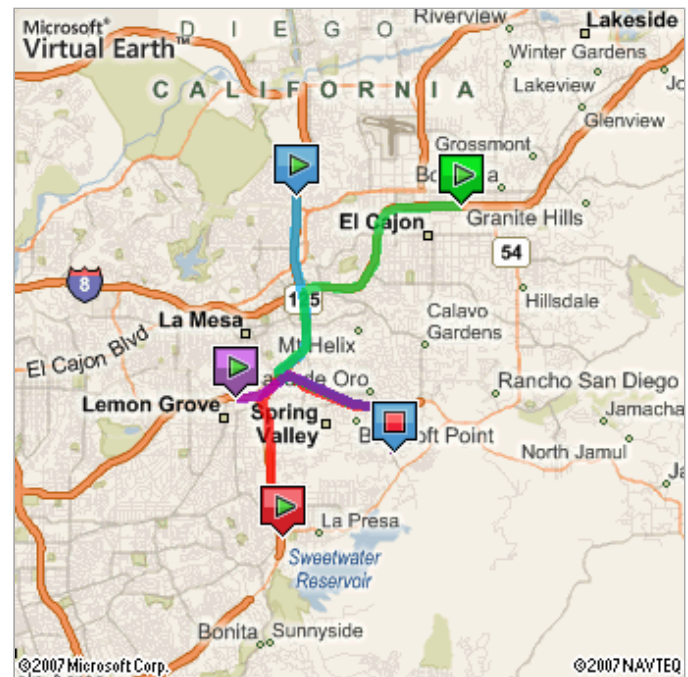

1-click directions to Destination

2782 Sweetwater Springs Blvd, Spring Valley, CA 91977

Show directions from:

- the north (via SR-125 S)
- the south (via SR-125 N)
- the east (via I-8 W)
- the west (via SR-94 / Martin Luther King Fwy E)
- ■ ■ ■ ■ View All

125 From the north (via SR-125 S)	
1. Take ramp right and follow signs for Spring St	0.3 mi
2. Turn left onto Spring St	0.1 mi
3. Take ramp right and follow signs for SR-94 / Martin Luther King Fwy East	2.4 mi
4. Take ramp right and follow signs for Sweetwater Springs Boulevard	0.2 mi
5. Turn right onto Sweetwater Springs Blvd	1.0 mi
6. Arrive at 2782 Sweetwater Springs Blvd, Spring Valley, CA 91977	

125 From the south (via SR-125 N)	
1. Take ramp right and follow signs for SR-94 / Martin Luther King Fwy East	3.0 mi
2. Take ramp right and follow signs for Sweetwater Springs Boulevard	0.2 mi
3. Turn right onto Sweetwater Springs Blvd	1.0 mi
4. Arrive at 2782 Sweetwater Springs Blvd, Spring Valley, CA 91977	

 From the east (via I-8 W)	
1. Take ramp right and follow signs for SR-125 South	2.1 mi
2. Take ramp right and follow signs for Spring St	0.3 mi
3. Turn left onto Spring St	0.1 mi
4. Take ramp right and follow signs for SR-94 / Martin Luther King Fwy East	2.4 mi
5. Take ramp right and follow signs for	